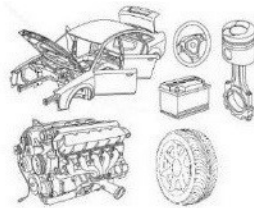

DO NOT SEND

The following items cannot be shipped:

Weapons,
Ammunition and
Explosives

Electric Bicycle,
scooters, helmets,
skateboards.

Drugs and Illegal
Substances

Fireworks and
Pyrotechnics

ALL car parts, baby car seats,
boats, lawn mowers.
*Require import license from MOT

Seeds, Live Plants,
Taxidermy

Fire extinguisher

The following can be shipped with restrictions:

Wine and Liquors

- You can import up to 120 bottles of wine, liquor or beer.
- Subject to payment of full duties and taxes, regardless of consignee's status.